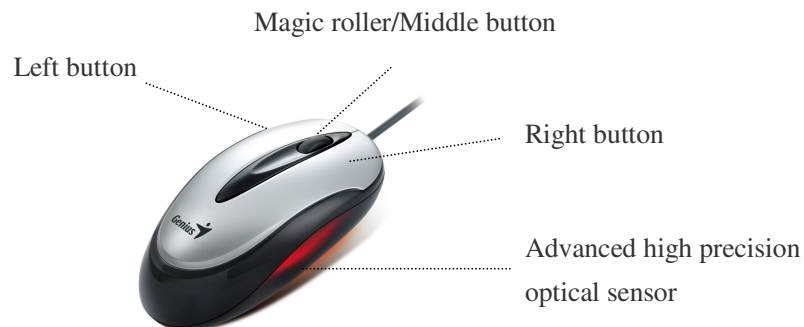

▼ *System Requirements*

- IBM PC Pentium 233 compatible or higher
- Windows Vista/XP x64/XP/ME/2003/2000/98SE,
- Mac OS X later
- Available USB port or PS/2 port

▼ *Package Contents*

- Traveler 100V mouse
- Quick guide
- USB to PS/2 adapter