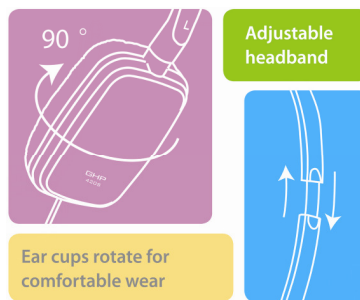

GHP-420S

Portable & Stylish Headphones

Genius releases its first rectangle shape earphones, GHP-420S, aimed at music fans on the go. GHP-420S is an advanced outdoor portable headphone and is very lightweight with a swivel ear cup design for total comfort in any environment. The headband fits smoothly around any head size. The 30mm driver unit produces crystal clear sound. The headphones come in four standout colors: royal blue, purple, cloud white or black.

Contact your sales representative for more information about GHP-420S.

Key Features:

- Adjustable headband fits any head comfortably
- Swivel ear pad design
- Crystal clear sound
- Gold plated 3.5mm connector

Technical Specification:

- Driver Unit: 30mm
- Frequency response: 20Hz ~ 20KHz
- Impedance: 32ohm
- Sensitivity: 107±3dB
- Gold plated 3.5mm connector

Package Contents:

- Headphones
- Multi-language quick guide

WEEE information:

- Body Weight (g): 66g
- Body Size (LxWxH): 190 x 143 x 22 mm
- Package Size (LxWxH): 255 x 171 x 33 mm
- PCs/Carton: 40 pcs/Carton
- CUFT: 2.78 CUFT/ CTN (375x 372 x 565 mm)

Model Name	GHP-420S	GHP-400S
Image		
Sensitivity	107dB +/- 3dB	105dB +/- 4dB
Frequency responds	20~20KHz	20~20KHz
Unit driver	φ 30mm Neodymium	φ 30mm Neodymium
Impedance	32 ohm	32 ohm
Cable length	1.2 m	1.2 m
Multi-color availability	4	2
Swivel earcup	Yes	Yes
Connector	Gold-plated 3.5mm	Gold-plated 3.5mm